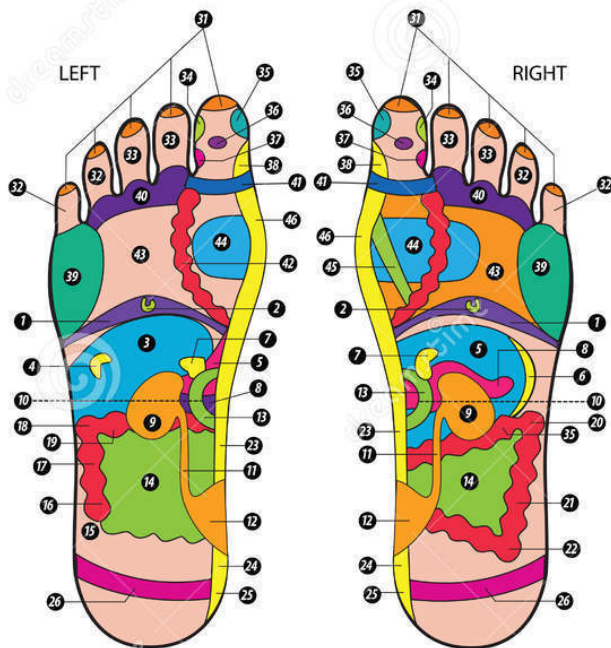

REFLEXOLOGY CHART

★
EPS 10
★

- | | | | | | | | |
|----------------|--------------------|---------------------|-------------------------|---------------------------------|--------------------------------|-------------------------------------|-----------------------------------|
| 1 Diaphragm | 9 Kidney | 17 Ascending Colon | 25 Coccyx | 33 Sinuses/Inner Ear | 41 Neck/Thyroid/Tonsils | 61 MidBack | 69 Leg/Knee/Hip/Lower Back Helper |
| 2 Solar Plexus | 10 Waist Line | 18 Hepatic Flexure | 26 Sciatic Nerve | 34 Temple | 42 Bronchial/Thyroid Helper | 62 Fallopian Tube/Vas Deferens | 70 Ovary/Testes |
| 3 Liver | 11 Ureter Tube | 19 Transverse Colon | 27 Upper Jaw/Teeth/Gums | 35 Pineal/Hypothalamus | 43 Chest/Lung | 63 Lymph/Grain | |
| 4 Gallbladder | 12 Bladder | 20 Splenic Flexure | 28 Lower Jaw/Teeth/Gums | 36 Pituitary | 44 Heart | 64 Nose | |
| 5 Stomach | 13 Doudenum | 21 Descending Colon | 29 Neck/Throat/Tonsils | 37 Side Of Neck | 45 Esophagus | 65 Thymus | |
| 6 Spleen | 14 Small Intestine | 22 Sigmoid Colon | 30 Vocal Chords | 38 Cervical Spine | 46 Thoracic Spine | 66 Penis/Vagina | |
| 7 Adrenals | 15 Appendix | 23 Lumbar Spine | 31 Brain | 39 Shoulder/Arm | 59 Lymph/Breast/Chest | 67 Uterus/Prostate | |
| 8 Pancreas | 16 Ileocecal Valve | 24 Sacral Spine | 32 Sinuses/Outer Ear | 40 Neck/Helper To Eye Inner Ear | 60 Chest/Breast/Mammary Glands | 68 Chronic Area/Reproductive/Rectum | |