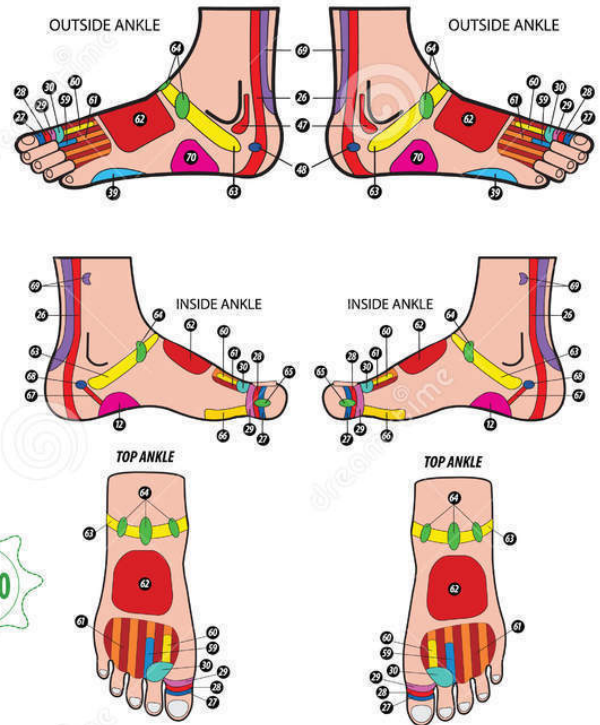

REFLEXOLOGY CHART

★
EPS 10
★

- | | | | | | | | |
|----------------|--------------------|---------------------|-------------------------|---------------------------------|--------------------------------|-------------------------------------|-----------------------------------|
| 1 Diaphragm | 9 Kidney | 17 Ascending Colon | 25 Coccyx | 33 Sinuses/Inner Ear | 41 Neck/Thyroid/Tonsils | 61 MidBack | 69 Leg/Knee/Hip/Lower Back Helper |
| 2 Solar Plexus | 10 Waist Line | 18 Hepatic Flexure | 26 Sciatic Nerve | 34 Temple | 42 Bronchial/Thyroid Helper | 62 Fallopian Tube/Vas Deferens | 70 Ovary/Testes |
| 3 Liver | 11 Ureter Tube | 19 Transverse Colon | 27 Upper Jaw/Teeth/Gums | 35 Pineal/Hypothalamus | 43 Chest/Lung | 63 Lymph/Grain | |
| 4 Gallbladder | 12 Bladder | 20 Splenic Flexure | 28 Lower Jaw/Teeth/Gums | 36 Pituitary | 44 Heart | 64 Nose | |
| 5 Stomach | 13 Doudenum | 21 Descending Colon | 29 Neck/Throat/Tonsils | 37 Side Of Neck | 45 Esophagus | 65 Thymus | |
| 6 Spleen | 14 Small Intestine | 22 Sigmoid Colon | 30 Vocal Chords | 38 Cervical Spine | 46 Thoracic Spine | 66 Penis/Vagina | |
| 7 Adrenals | 15 Appendix | 23 Lumbar Spine | 31 Brain | 39 Shoulder/Arm | 59 Lymph/Breast/Chest | 67 Uterus/Prostate | |
| 8 Pancreas | 16 Ileocecal Valve | 24 Sacral Spine | 32 Sinuses/Outer Ear | 40 Neck/Helper To Eye Inner Ear | 60 Chest/Breast/Mammary Glands | 68 Chronic Area/Reproductive/Rectum | |